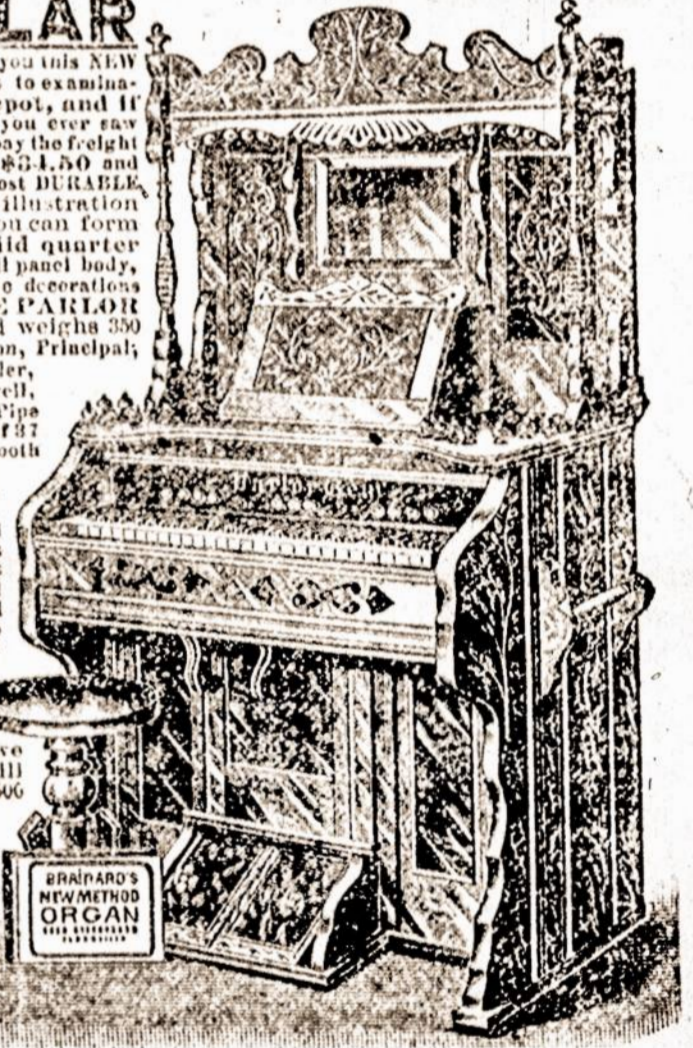

SEARS, ROEBUCK & CO. (Inc.), Fulton, Desplaines and Wayman Sts., CHICAGO, ILL.

VYRAMS DYKAI.

Kiekvienas vyras, knrs paraszys laiszka i State Medical Institute, Kay 520 Elektron Building, Fort Wayne, Ind., aplaikys dykai prabos pakuti garsingu Naminiu Gyduoliu, iszgydziusiu tukstanczius vyru kurie per ilgus metus kentėjo lytiszku daliu silpnumus. paeinanczius nuo jaunystes iszdykimo, prazudymo pajiegos ir atminties, silpnuma nuguros, sumenkėjima ir suvytima lyties daliu. Raszky szia dien.

Kasnori gero tavo gauti ir skanaus gerymo ragaut. tegu atsilanko pas **Jona Zukaucka** Plyn outh, Pa.

BRAVORAS.

(CITY BREWERY CO.)
Kuriame iszdirba skaniausia, geriausia ir sveikiausia, **ALU ELIU** ir **PORTERI**.
Po No 600 iki 612 Pearl str.
ELIZABETH N. J PETER BREIDT
Locninjkas.

AGENTAS

asskuravojimo NAMU ir visokiu DAIGTU nu ugnies
GEO. GWILLIAM, agentas.
Main str. Plymouth, Pa.